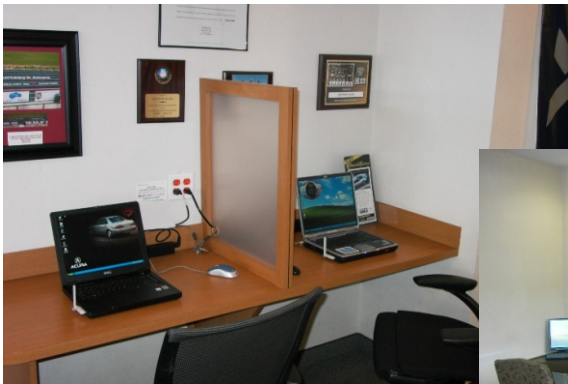

BUSINESS CENTER

www.the-eng-group.com

WI-FI CBC WITH LAPTOPS & AIR CARDS INTERNET ACCESS

HOTSPOT
WIRELESS
www.engelberg.com

WI-FI INTERNET CBC
LEXUS OF TAMPA BAY

MAIN CUSTOMER LOUNGE
LEXUS OF TAMPA BAY
2 PANELS 42" + 1 PANEL 60"
WI-FI + 3 PC STATIONS

42" PANEL AT
A VOLKSWAGEN
DEALERSHIP ON
SDP+ CEP PROGRAMS

STANDARD PC STATION & VoIP PHONE
MERCEDES-BENZ DEALERSHIP

2 LOCATIONS WI-FI CB CENTERS
MERCEDES-BENZ OF ORLANDO

SERVICE CUSTOMER LOUNGE DISPLAYS AT
MERCEDES-BENZ OF MIAMI

MAIN CUSTOMER LOUNGE
MERCEDES-BENZ PEMBROKE PINES

WI-FI CBC CHRYSLER-JEEP-DODGE DEALERSHIP
2 LOCATIONS / CUSTOMER LOUNGES
(A TOTAL 5 PC STATIONS_ 42" PANEL ON SDP/CEP)

MAIN CUSTOMER LOUNGE
COURTESY ACURA
SANFORD/FL
2 PLASMA TELEVISIONS +
LAPTOPS WITH AIR CARDS
FOR CUSTOMERS

CUSTOMER LOUNGE
VOLVO DEALERSHIPS

3 PC STATIONS WI-FI CBC
LINCOLN-MERCURY DEALERSHIP

ONE OF THE TWO BUSINESS CENTERS
MERCEDES-BENZ OF
FORT LAUDERDALE
5 PC STATIONS, VoIP PHONES &
32"LCD PANEL ON FINANCIAL NEWS +
TWO 42" PANELS ON
SDP & CEP PROGRAMS.