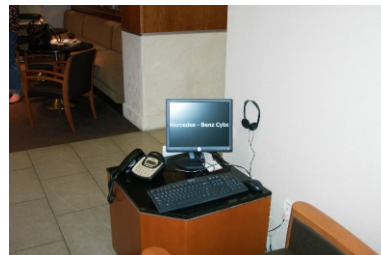

BUSINESS CENTER

www.the-eng-group.com

WI-FI CBC WITH LAPTOPS & AIR CARDS INTERNET ACCESS

HOTSPOT
WIRELESS
www.engelberg.com

WI-FI INTERNET CBC
LEXUS OF TAMPA BAY

MAIN CUSTOMER LOUNGE
LEXUS OF TAMPA BAY
2 PANELS 42" + 1 PANEL 60"
WI-FI + 3 PC STATIONS

42" PANEL AT
A VOLKSWAGEN
DEALERSHIP ON
SDP+ CEP PROGRAMS

STANDARD PC STATION & VoIP PHONE
MERCEDES-BENZ DEALERSHIP

2 LOCATIONS WI-FI CB CENTERS
MERCEDES-BENZ OF ORLANDO

SERVICE CUSTOMER LOUNGE DISPLAYS AT
MERCEDES-BENZ OF MIAMI

MAIN CUSTOMER LOUNGE
MERCEDES-BENZ PEMBROKE PINES

WI-FI CBC CHRYSLER-JEEP-DODGE DEALERSHIP
2 LOCATIONS / CUSTOMER LOUNGES
(A TOTAL 5 PC STATIONS_ 42" PANEL ON SDP/CEP)

MAIN CUSTOMER LOUNGE
COURTESY ACURA
SANFORD/FL
2 PLASMA TELEVISIONS +
LAPTOPS WITH AIR CARDS
FOR CUSTOMERS

CUSTOMER LOUNGE
VOLVO DEALERSHIPS

3 PC STATIONS WI-FI CBC
LINCOLN-MERCURY DEALERSHIP

ONE OF THE TWO BUSINESS CENTERS
MERCEDES-BENZ OF
FORT LAUDERDALE
5 PC STATIONS, VoIP PHONES &
32"LCD PANEL ON FINANCIAL NEWS +
TWO 42" PANELS ON
SDP & CEP PROGRAMS.