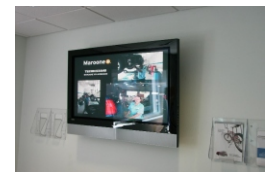

BUSINESS CENTER

www.the-eng-group.com

WI-FI CBC WITH LAPTOPS & AIR CARDS INTERNET ACCESS

HOTSPOT
WIRELESS
www.engelberg.com

WI-FI INTERNET CBC
LEXUS OF TAMPA BAY

MAIN CUSTOMER LOUNGE
LEXUS OF TAMPA BAY
2 PANELS 42" + 1 PANEL 60"
WI-FI + 3 PC STATIONS

42" PANEL AT
A VOLKSWAGEN
DEALERSHIP ON
SDP+ CEP PROGRAMS

STANDARD PC STATION & VoIP PHONE
MERCEDES-BENZ DEALERSHIP

2 LOCATIONS WI-FI CB CENTERS
MERCEDES-BENZ OF ORLANDO

SERVICE CUSTOMER LOUNGE DISPLAYS AT
MERCEDES-BENZ OF MIAMI

MAIN CUSTOMER LOUNGE
MERCEDES-BENZ PEMBROKE PINES

WI-FI CBC CHRYSLER-JEEP-DODGE DEALERSHIP
2 LOCATIONS / CUSTOMER LOUNGES
(A TOTAL 5 PC STATIONS_ 42" PANEL ON SDP/CEP)

MAIN CUSTOMER LOUNGE
COURTESY ACURA
SANFORD/FL
2 PLASMA TELEVISIONS +
LAPTOPS WITH AIR CARDS
FOR CUSTOMERS

CUSTOMER LOUNGE
VOLVO DEALERSHIPS

3 PC STATIONS WI-FI CBC
LINCOLN-MERCURY DEALERSHIP

ONE OF THE TWO BUSINESS CENTERS
MERCEDES-BENZ OF
FORT LAUDERDALE
5 PC STATIONS, VoIP PHONES &
32"LCD PANEL ON FINANCIAL NEWS +
TWO 42" PANELS ON
SDP & CEP PROGRAMS.